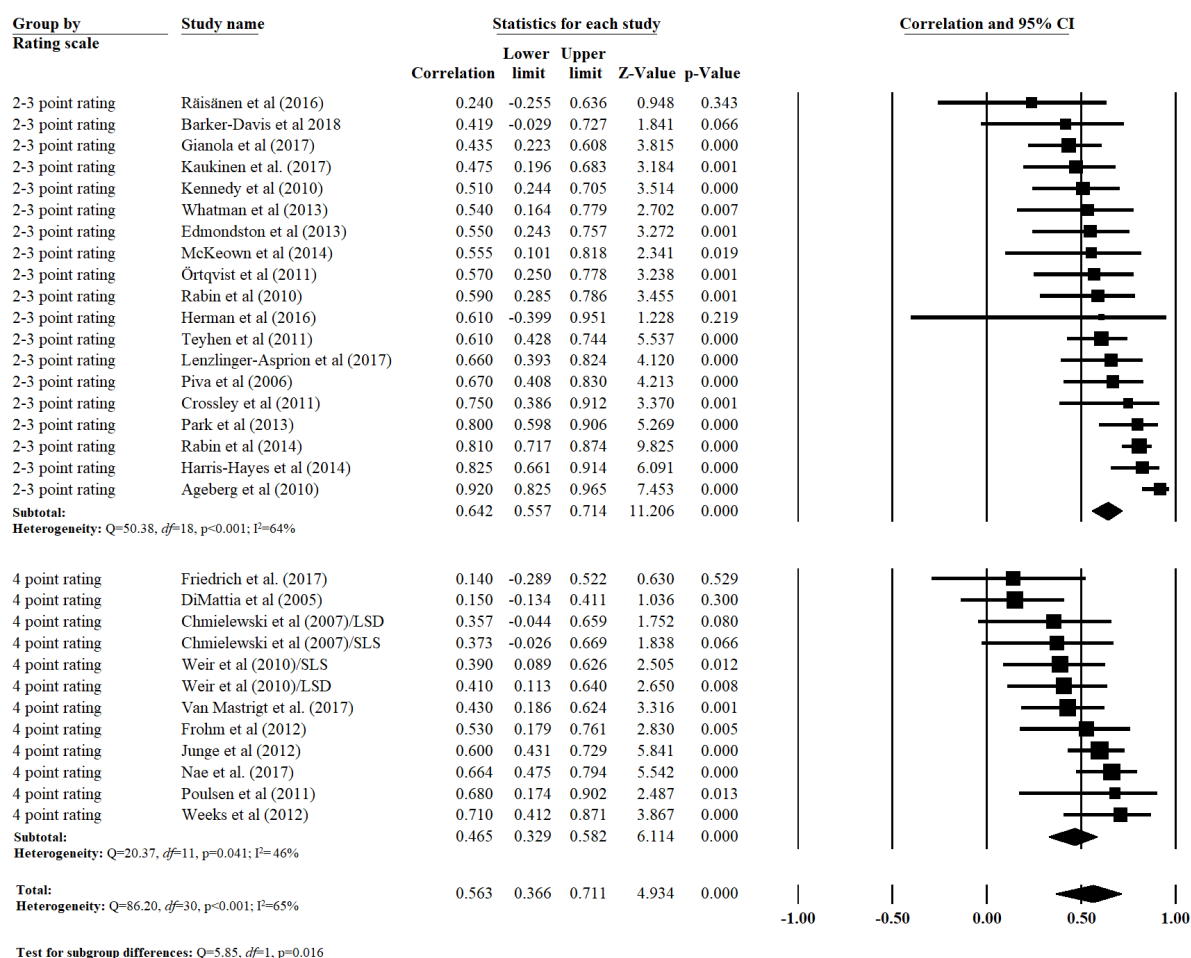

SUPPLEMENTARY MATERIAL E

Forest plot and subgroup analysis of the assessment criteria rating scale for interrater reliability. ≤ 3 -point rating scale and ≥ 4 -point rating scale.

Abbreviations: CI=Confidence Interval